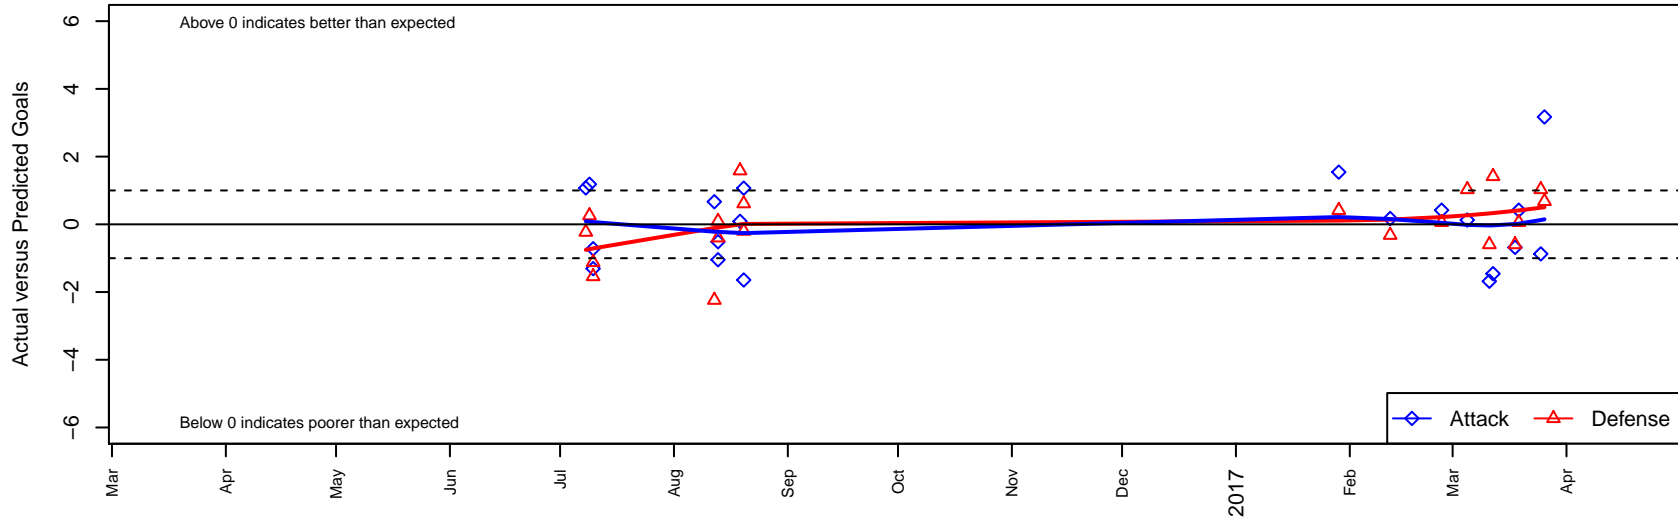

FC Edmonds Crew G00

FC Edmonds
 Edmonds, WA
 G00 total strength=1550
 attack=17.34 defense=10.41
 spr league = Win PSPL Classic 1 (00) U17

alt names used:
 FC Edmonds Crew
 FC EDMONDS CREW (USA)
 FC EDMONDS CREW (USA)
 FC Edmonds Crew

Venues played:
 2016 Seattle United Cup GU17 Gold
 2016 REDAPT Cup Gold U17
 2016 Bigfoot Gold U17
 2016 Win PSPL Classic 1 (00) U17

FC Edmonds Crew G00
 Dots are actual minus expected GF (blue circles) and GA (red triangles).
 Blue line is smoothed change in attack strength. Red is smoothed change in defense strength.

**attack and defense variance (black dot)
relative to other teams
and top 10 in region**

**attack and defense rating
relative to others at age
and all opponents in last 13 months**

**attack and defense rating
relative to others at age
and all opponents in last 13 months**

Performance relative to 13 month average

Performance relative to 13 month average

Distribution of opponents
 Red = Lose zone, Blue = Win zone, Green = Even
 Black line separates win/lose zones

lot. A=Neither has attack advantage, B=Opponent has both attack and defense advantage, C=Opponent has both attack and defense disadvantage, D=Both have