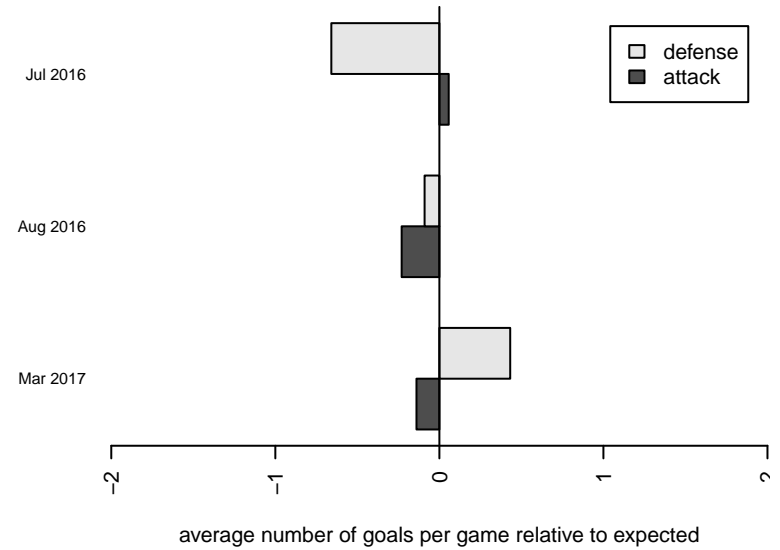

Venues played:
 2016 Seattle United Cup GU17 Gold
 2016 REDAPT Cup Gold U17
 2016 Bigfoot Gold U17
 2016 Win PSPL Classic 1 (00) U17

FC Edmonds Crew G00
 Dots are actual minus expected GF (blue circles) and GA (red triangles).
 Blue line is smoothed change in attack strength. Red is smoothed change in defense strength.

**attack and defense variance (black dot)
relative to other teams
and top 10 in region**

**attack and defense rating
relative to others at age
and all opponents in last 13 months**

**attack and defense rating
relative to others at age
and all opponents in last 13 months**

Performance relative to 13 month average

Performance relative to 13 month average

Distribution of opponents
 Red = Lose zone, Blue = Win zone, Green = Even
 Black line separates win/lose zones

lot. A=Neither has attack advantage, B=Opponent has both attack and defense advantage, C=Opponent has both attack and defense disadvantage, D=Both have