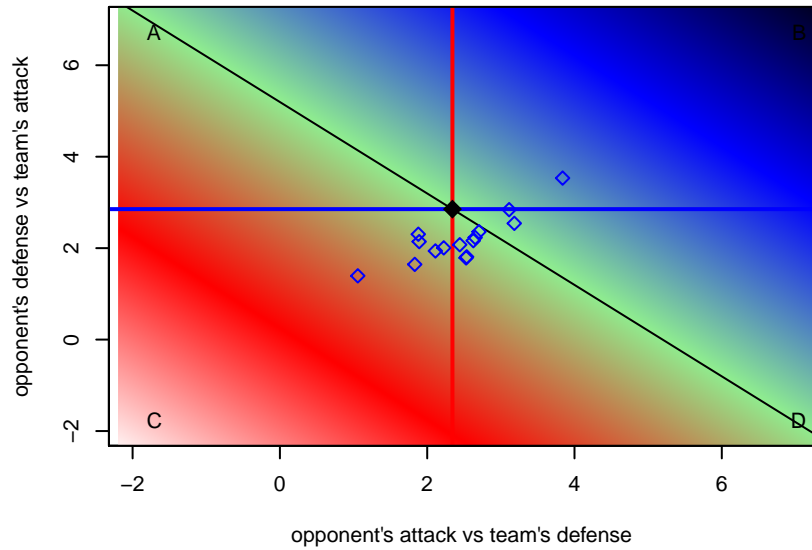

Venues played:
 2016 Seattle United Cup GU17 Gold
 2016 REDAPT Cup Gold U17
 2016 Bigfoot Gold U17
 2016 Win PSPL Classic 1 (00) U17

FC Edmonds Crew G00
 Dots are actual minus expected GF (blue circles) and GA (red triangles).
 Blue line is smoothed change in attack strength. Red is smoothed change in defense strength.

**attack and defense variance (black dot)
relative to other teams
and top 10 in region**

**attack and defense rating
relative to others at age
and all opponents in last 13 months**

**attack and defense rating
relative to others at age
and all opponents in last 13 months**

Performance relative to 13 month average

Performance relative to 13 month average

Distribution of opponents
 Red = Lose zone, Blue = Win zone, Green = Even
 Black line separates win/lose zones

lot. A=Neither has attack advantage, B=Opponent has both attack and defense advantage, C=Opponent has both attack and defense disadvantage, D=Both have