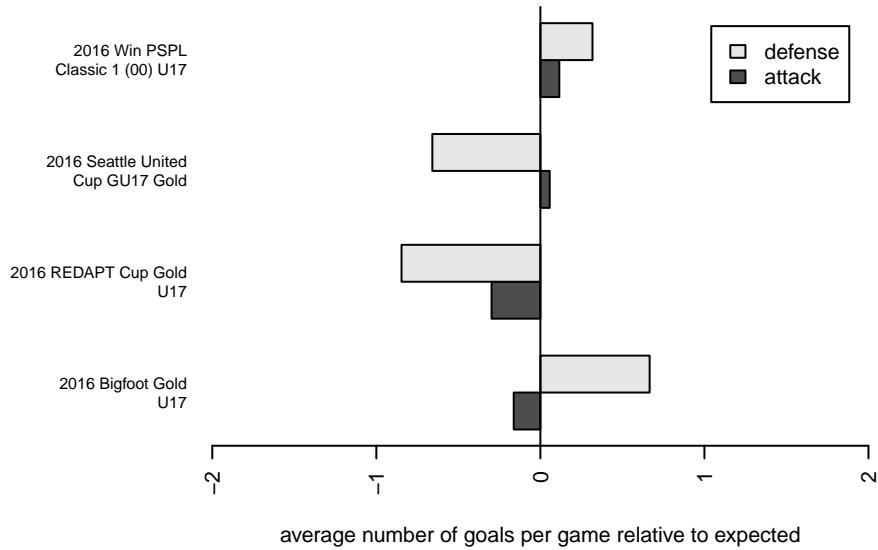

Venues played:
 2016 Seattle United Cup GU17 Gold
 2016 REDAPT Cup Gold U17
 2016 Bigfoot Gold U17
 2016 Win PSPL Classic 1 (00) U17

FC Edmonds Crew G00
 Dots are actual minus expected GF (blue circles) and GA (red triangles).
 Blue line is smoothed change in attack strength. Red is smoothed change in defense strength.

**attack and defense variance (black dot)
relative to other teams
and top 10 in region**

**attack and defense rating
relative to others at age
and all opponents in last 13 months**

**attack and defense rating
relative to others at age
and all opponents in last 13 months**

Performance relative to 13 month average

Performance relative to 13 month average

Distribution of opponents
 Red = Lose zone, Blue = Win zone, Green = Even
 Black line separates win/lose zones

lot. A=Neither has attack advantage, B=Opponent has both attack and defense advantage, C=Opponent has both attack and defense disadvantage, D=Both have