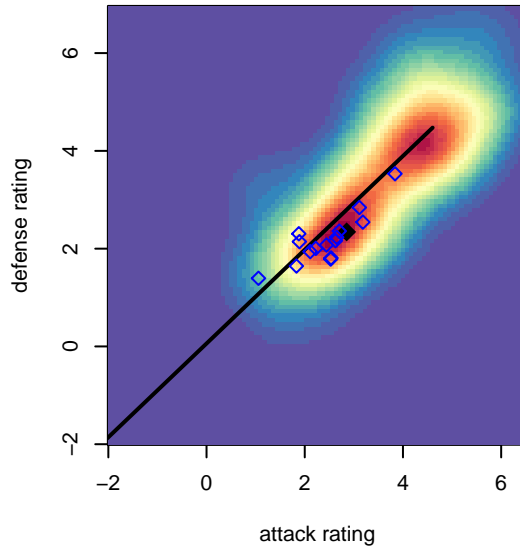

FC Edmonds Crew G00

FC Edmonds
 Edmonds, WA
 G00 total strength=1550
 attack=17.34 defense=10.41
 spr league = Win PSPL Classic 1 (00) U17

alt names used:
 FC Edmonds Crew
 FC EDMONDS CREW (USA)
 FC EDMONDS CREW (USA)
 FC Edmonds Crew

Venues played:
 2016 Seattle United Cup GU17 Gold
 2016 REDAPT Cup Gold U17
 2016 Bigfoot Gold U17
 2016 Win PSPL Classic 1 (00) U17

FC Edmonds Crew G00
 Dots are actual minus expected GF (blue circles) and GA (red triangles).
 Blue line is smoothed change in attack strength. Red is smoothed change in defense strength.

**attack and defense variance (black dot)
relative to other teams
and top 10 in region**

**attack and defense rating
relative to others at age
and all opponents in last 13 months**

**attack and defense rating
relative to others at age
and all opponents in last 13 months**

Performance relative to 13 month average

Performance relative to 13 month average

Distribution of opponents
 Red = Lose zone, Blue = Win zone, Green = Even
 Black line separates win/lose zones

lot. A=Neither has attack advantage, B=Opponent has both attack and defense advantage, C=Opponent has both attack and defense disadvantage, D=Both have