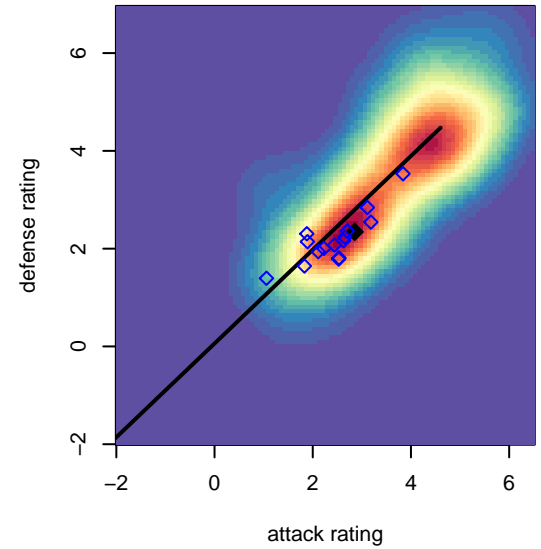

FC Edmonds Crew G00

FC Edmonds
 Edmonds, WA
 G00 total strength=1550
 attack=17.34 defense=10.41
 spr league = Win PSPL Classic 1 (00) U17

alt names used:
 FC Edmonds Crew
 FC EDMONDS CREW (USA)
 FC EDMONDS CREW (USA)
 FC Edmonds Crew

Venues played:
 2016 Seattle United Cup GU17 Gold
 2016 REDAPT Cup Gold U17
 2016 Bigfoot Gold U17
 2016 Win PSPL Classic 1 (00) U17

FC Edmonds Crew G00
 Dots are actual minus expected GF (blue circles) and GA (red triangles).
 Blue line is smoothed change in attack strength. Red is smoothed change in defense strength.

**attack and defense variance (black dot)
relative to other teams
and top 10 in region**

**attack and defense rating
relative to others at age
and all opponents in last 13 months**

**attack and defense rating
relative to others at age
and all opponents in last 13 months**

Performance relative to 13 month average

Performance relative to 13 month average

Distribution of opponents
 Red = Lose zone, Blue = Win zone, Green = Even
 Black line separates win/lose zones

lot. A=Neither has attack advantage, B=Opponent has both attack and defense advantage, C=Opponent has both attack and defense disadvantage, D=Both have